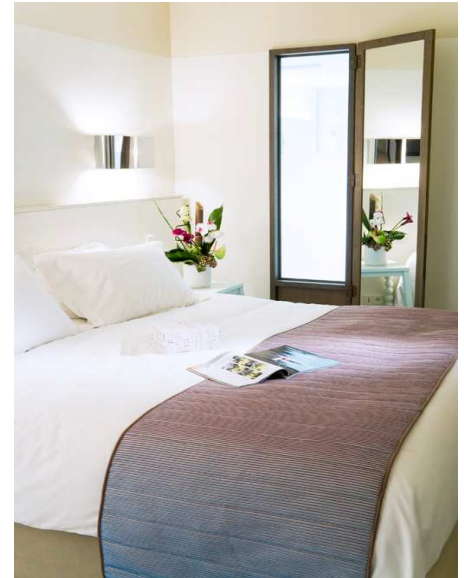

Location: Facing the Bay of Cannes and the Lerins Islands, the Pullman Cannes Mandelieu Royal Casino is a real resort offering an extraordinary experience in an absolutely contemporary setting right on the sea, 10 minutes from “La Croisette” and 25 minutes from “Nice Côte d’Azur International Airport”.

Bedrooms: 211 spacious rooms and 2 suites refurbished in a contemporary style with sea or golf view, and a private terrace. Wireless Internet access in each room.

Meetings: The Pullman Cannes Mandelieu Royal Casino features more than 1500 sq.m of seminar facilities, with 20 conference rooms for 10 to 700 people. Custom events can be organized to meet your needs. With 1000 sq.m of terraces overlooking the sea, transform your coffee breaks, barbecues, dinners or cocktail parties into unforgettable experiences.

F&B: 2 restaurants with terrace facing the sea; Come and enjoy fine dining at “Royal Bay Restaurant & Terrasse”, buffets lunch with different themes and a selection of menus in the evening; Come entertain at the “Purple Lounge”, the new “food and live music restaurant” of the Casino.

Leisure: Pool, Tennis, Golf, Casino, “Bay Club”, direct access to our Private Beach.